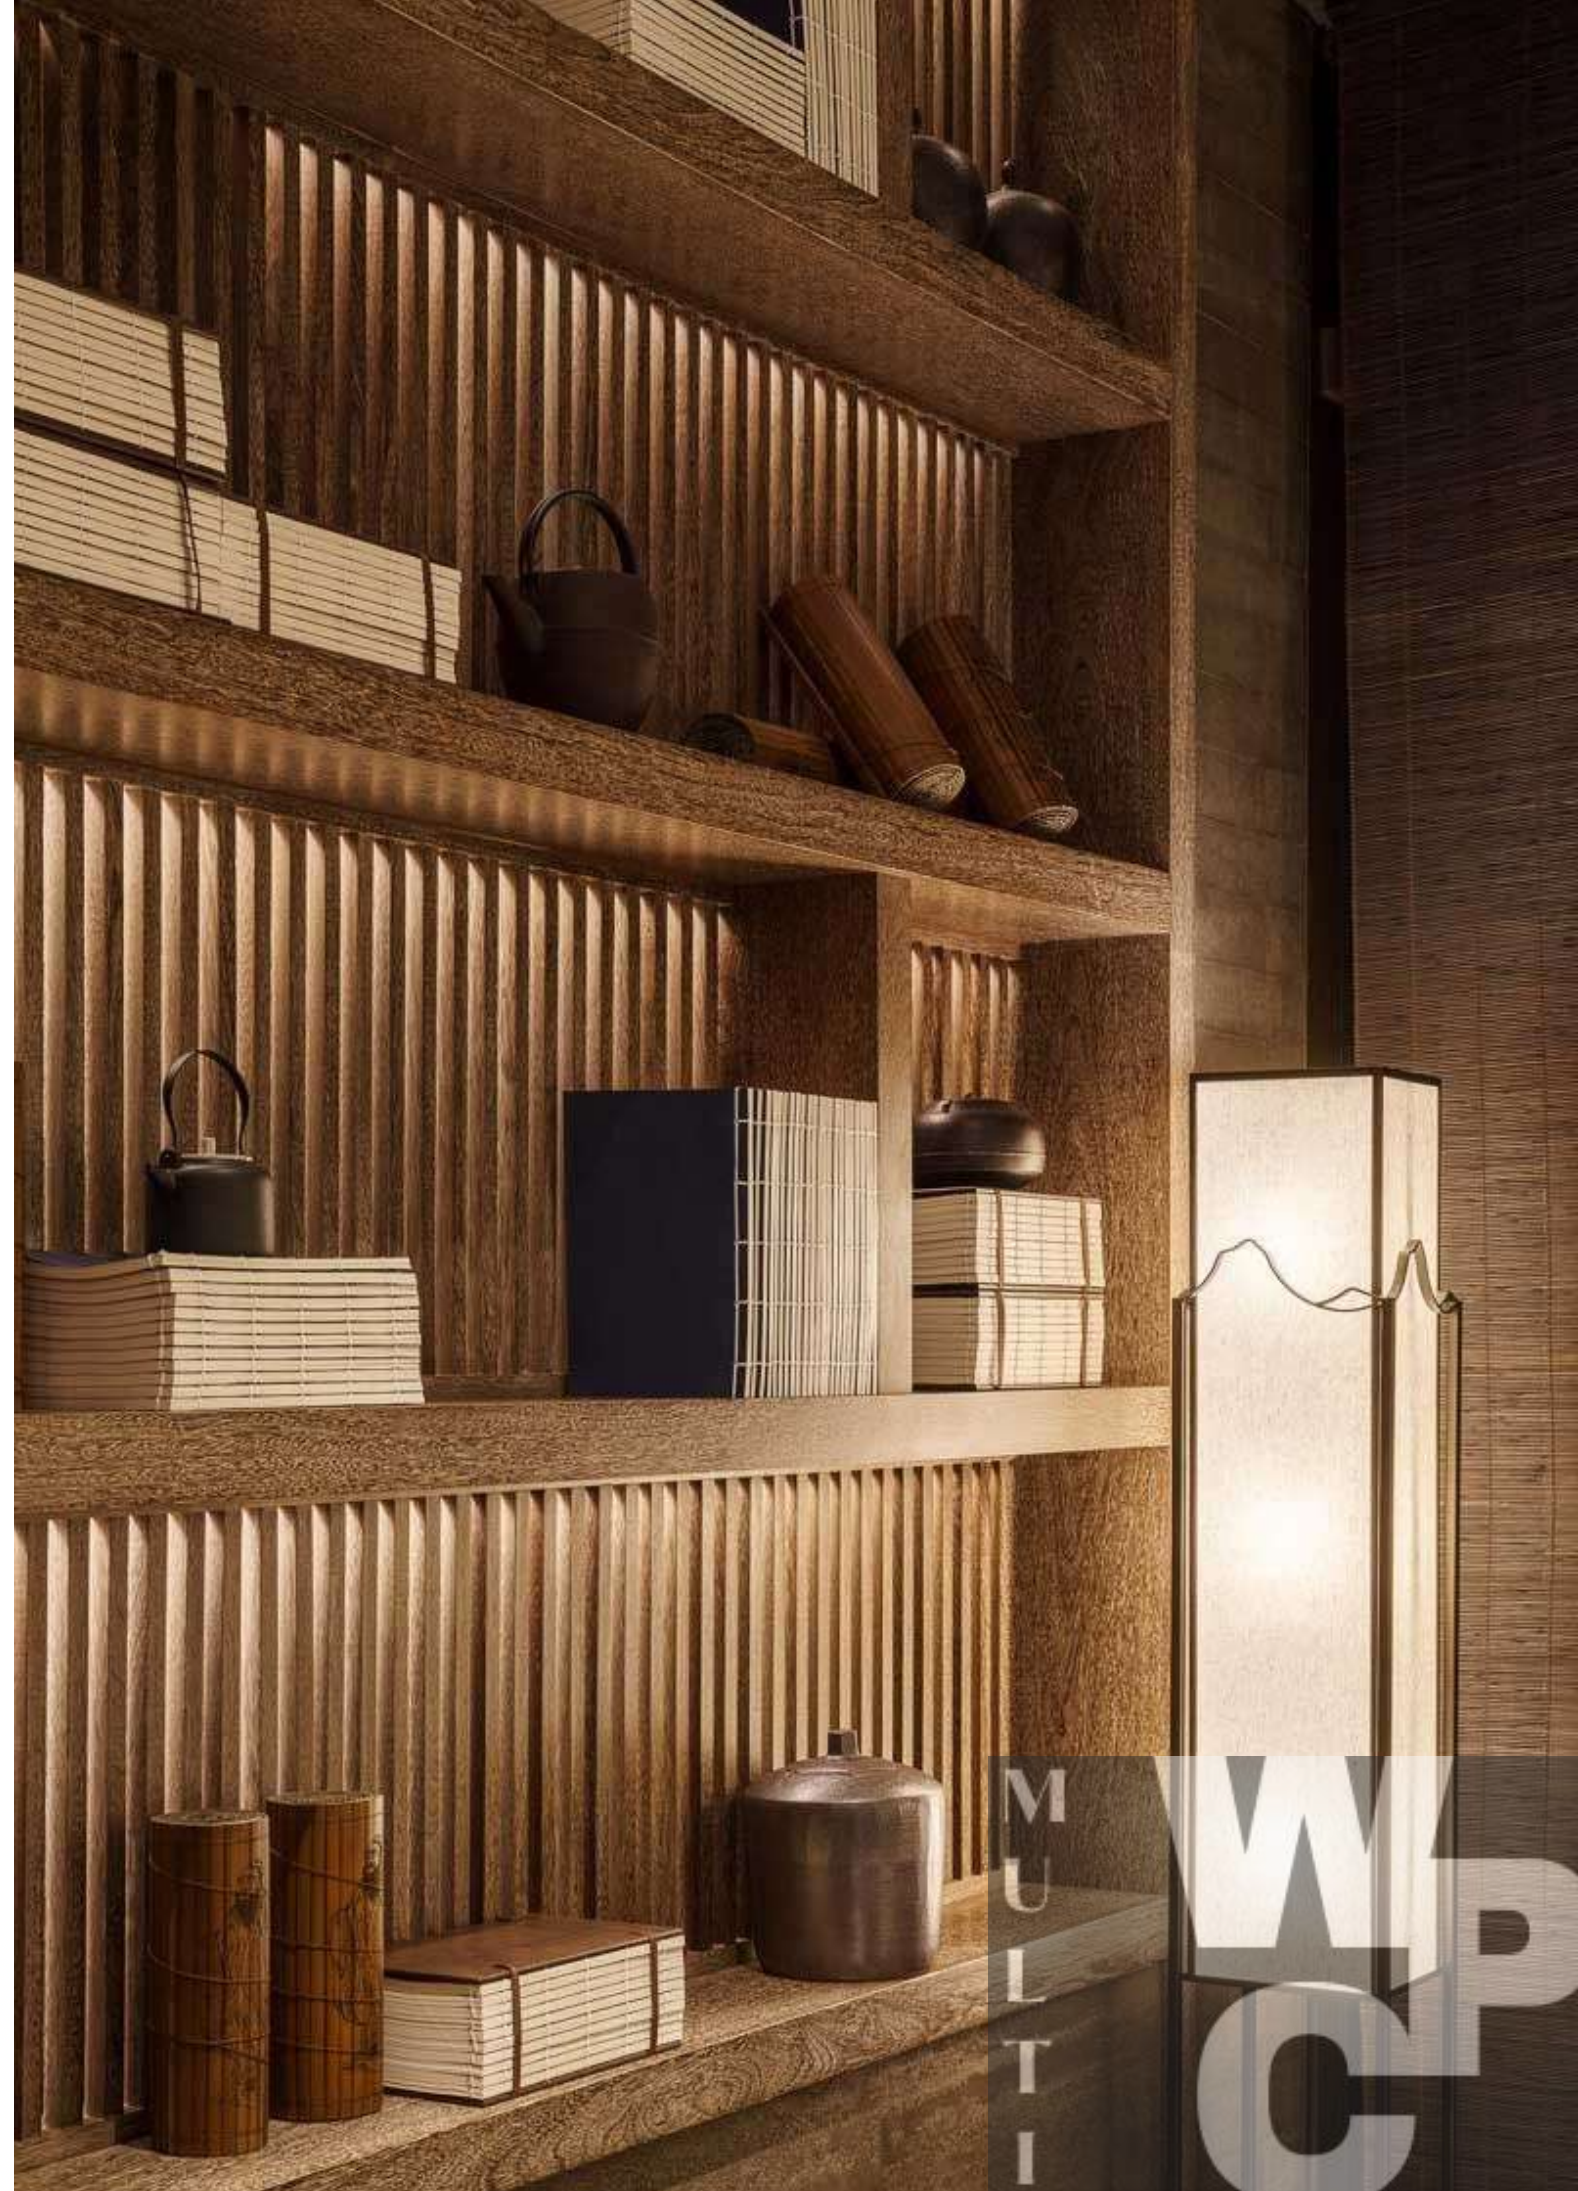

MULTI
WPC
SP

WPC СИДНИ ПАНЕЛИ

МОНТАЖА НА WPC СИДНИ ДАСКИ

ГАЛЕРИЈА

MULTI
WPC
SP

WPC СИДНИ ПАНЕЛИ

The image is a composite background. The top half shows a close-up of a rustic stone wall with irregular, weathered stones in shades of grey, brown, and tan. The bottom half shows a wooden deck made of dark brown, textured planks. The deck is decorated with square sections of light grey, irregularly shaped stones, creating a checkerboard pattern. The overall scene is outdoors, with some green foliage visible on the left and right edges.